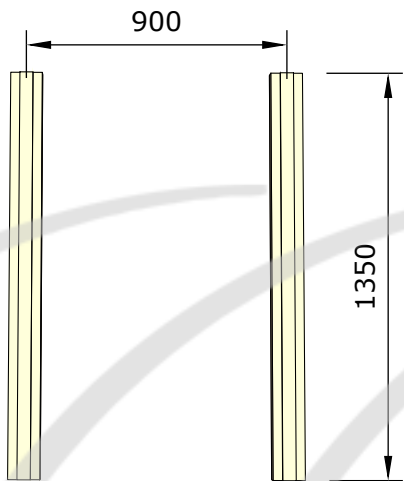

# HOT TUBE ECO 180 (Inside heater)

(LxBxH) 80x200x80cm

200 kg