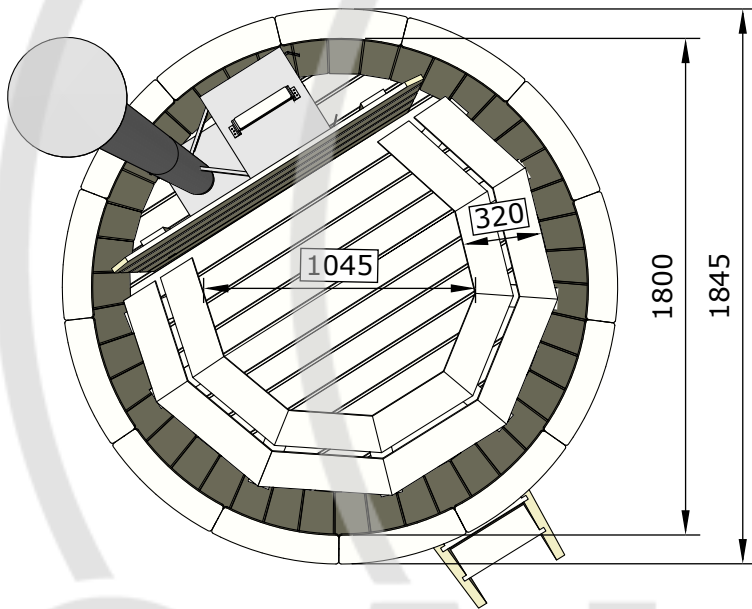

# HOT TUBE ECO 180 (Inside heater)

(LxBxH) 80x200x80cm

200 kg