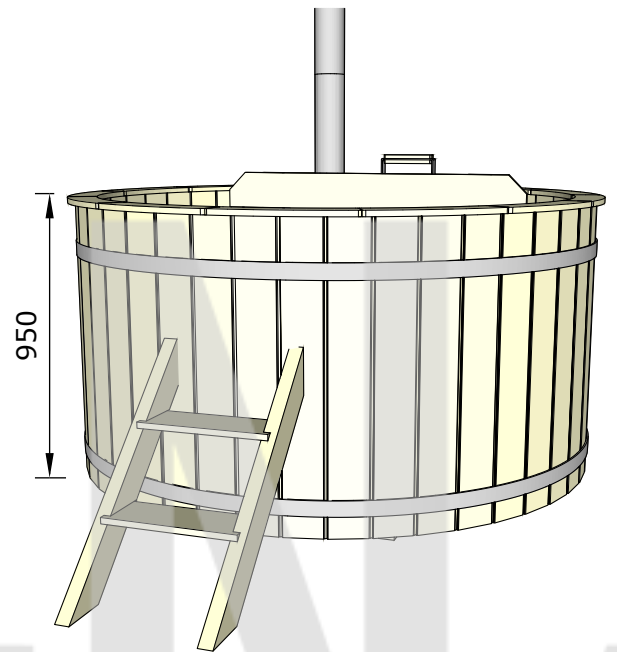

# HOT TUBE ECO 180 (Inside heater)

(LxBxH) 80x200x80cm

200 kg