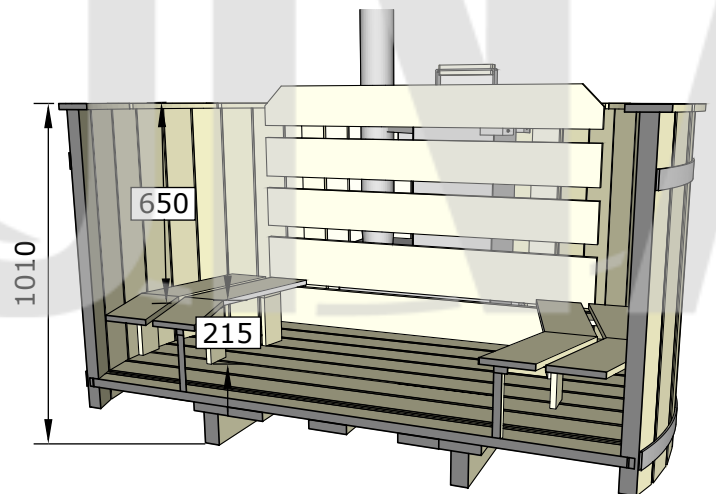

# HOT TUBE ECO 180 (Inside heater)

(LxBxH) 80x200x80cm

200 kg