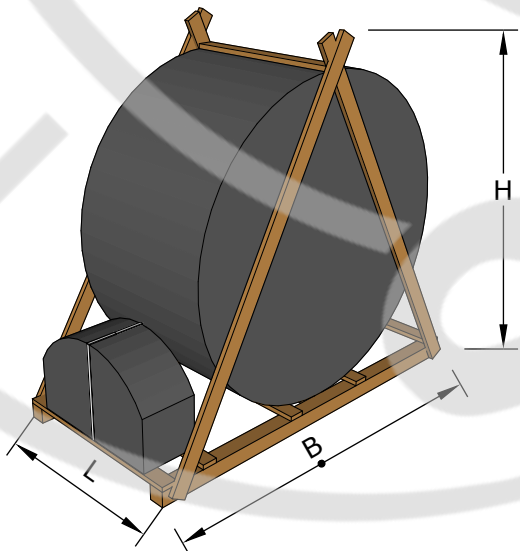

ECO TUBE 190 PLASTIC
(Inside heater)

(LxBxH) 125x210x220cm

kg 220 kg