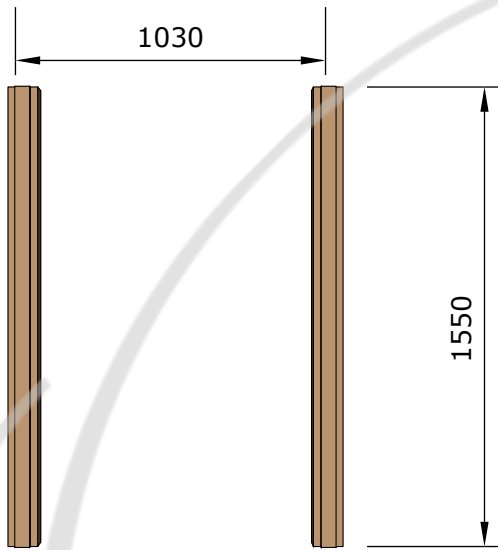

ECO TUBE 190 PLASTIC
(Inside heater)

(LxBxH) 125x210x220cm

kg 220 kg