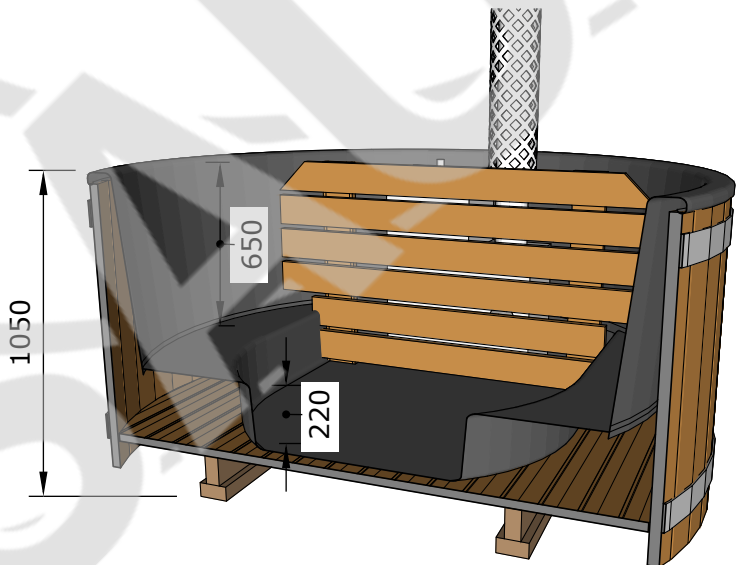

ECO TUBE 190 PLASTIC
(Inside heater)

(LxBxH) 125x210x220cm

kg 220 kg