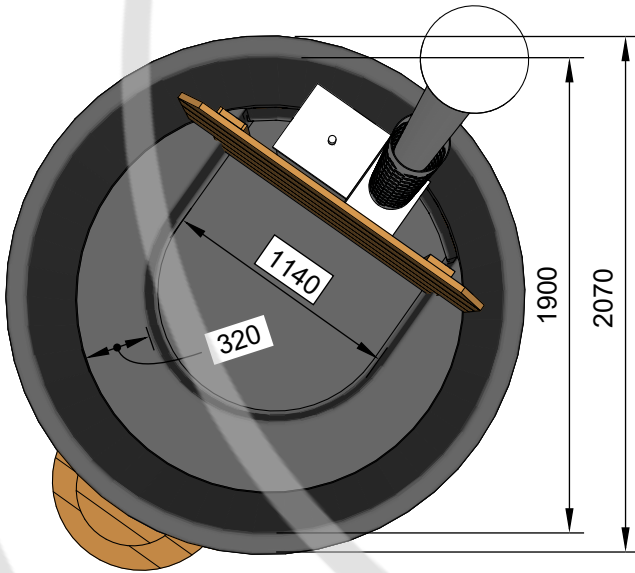

ECO TUBE 190 PLASTIC
(Inside heater)

(LxBxH) 125x210x220cm

kg 220 kg