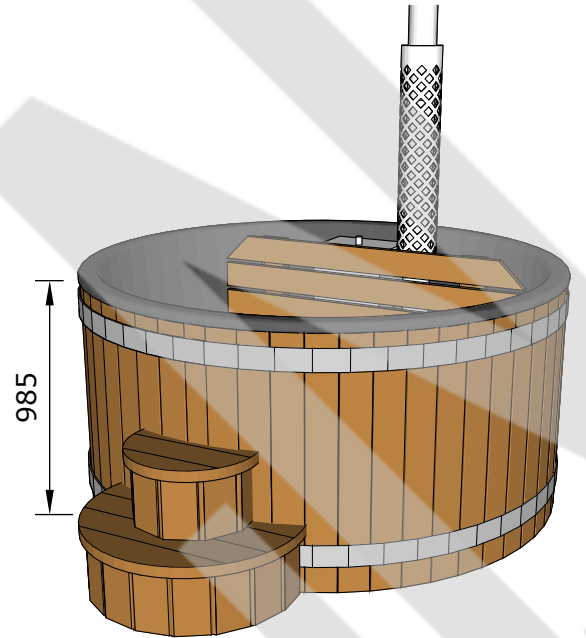

ECO TUBE 190 PLASTIC
(Inside heater)

(LxBxH) 125x210x220cm

kg 220 kg